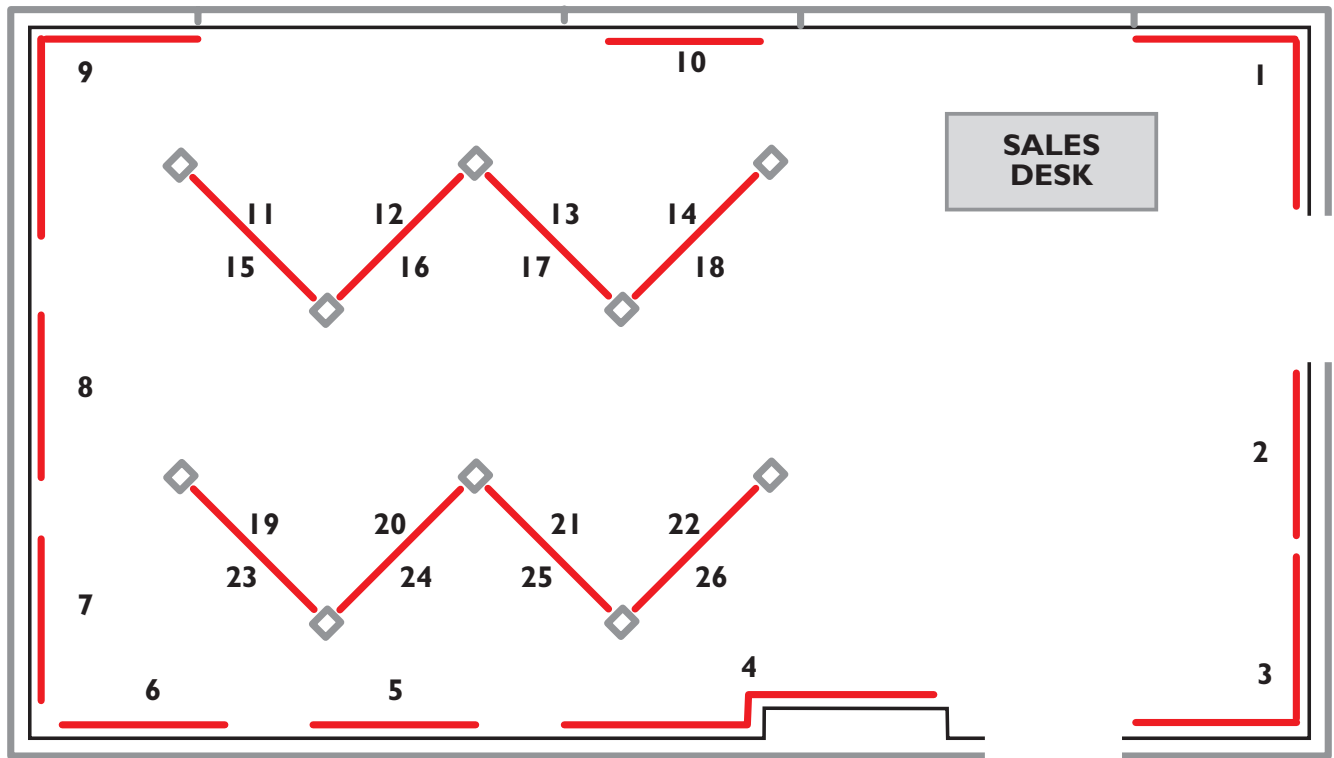

MENTMORE VILLAGE HALL

Mentmore Village Hall provides 10 wall spaces with pictures hung from the picture rail and on steel supports and 16 framed, single sided, peg board stands. Spaces can be reserved individually or up to a maximum of two. It is up to you how many exhibits your area can accommodate.

AREA: Size and additional info	Cost
1 Corner: 2ft x 7ft & 4ft x 4ft wall hangers	£65
2 Wall: 5ft x 7ft wall hangers	£60
3 Corner: 3ft x 7ft & 3ft x 7ft wall hangers	£75
4 Wall: 4ft x 4ft & 4ft x 7ft wall hangers	£60
5 Wall: 4ft x 7ft wall hangers	£50
6 Wall: 6ft x 7ft wall hangers	£55
7 Wall: 5ft x 7ft wall hangers	£50
8 Wall: 6ft x 7ft wall hangers	£50
9 Corner: 5ft x 7ft & 1ft x 7ft wall hangers	£70
10 Wall: 6ft x 7ft wall hangers above radiator	£45
11 Peg board: 2ft 9" x 4ft 10" single sided	£50
12 Peg board: 2ft 9" x 4ft 10" single sided	£50
13 Peg board: 2ft 9" x 4ft 10" single sided	£50
14 Peg board: 2ft 9" x 4ft 10" single sided	£50
15 Peg board: 2ft 9" x 4ft 10" single sided	£50
16 Peg board: 2ft 9" x 4ft 10" single sided	£50
17 Peg board: 2ft 9" x 4ft 10" single sided	£50
18 Peg board: 2ft 9" x 4ft 10" single sided	£50

AREA: Size and additional info	Cost
19 Peg board: 2ft 9" x 4ft 10" single sided	£50
20 Peg board: 2ft 9" x 4ft 10" single sided	£50
21 Peg board: 2ft 9" x 4ft 10" single sided	£50
22 Peg board: 2ft 9" x 4ft 10" single sided	£50
23 Peg board: 2ft 9" x 4ft 10" single sided	£50
24 Peg board: 2ft 9" x 4ft 10" single sided	£50
25 Peg board: 2ft 9" x 4ft 10" single sided	£50
26 Peg board: 2ft 9" x 4ft 10" single sided	£50

ALL SIZES ARE APPROXIMATE

BROWSERS & CARD DISPLAY UNITS £10 each

PLEASE BRING YOUR OWN

Add to artist's area cost

PLEASE NOTE: Browsers and floor standing displays cannot be used in the Hall – due to restricted access – but may be displayed in the Church, space permitting