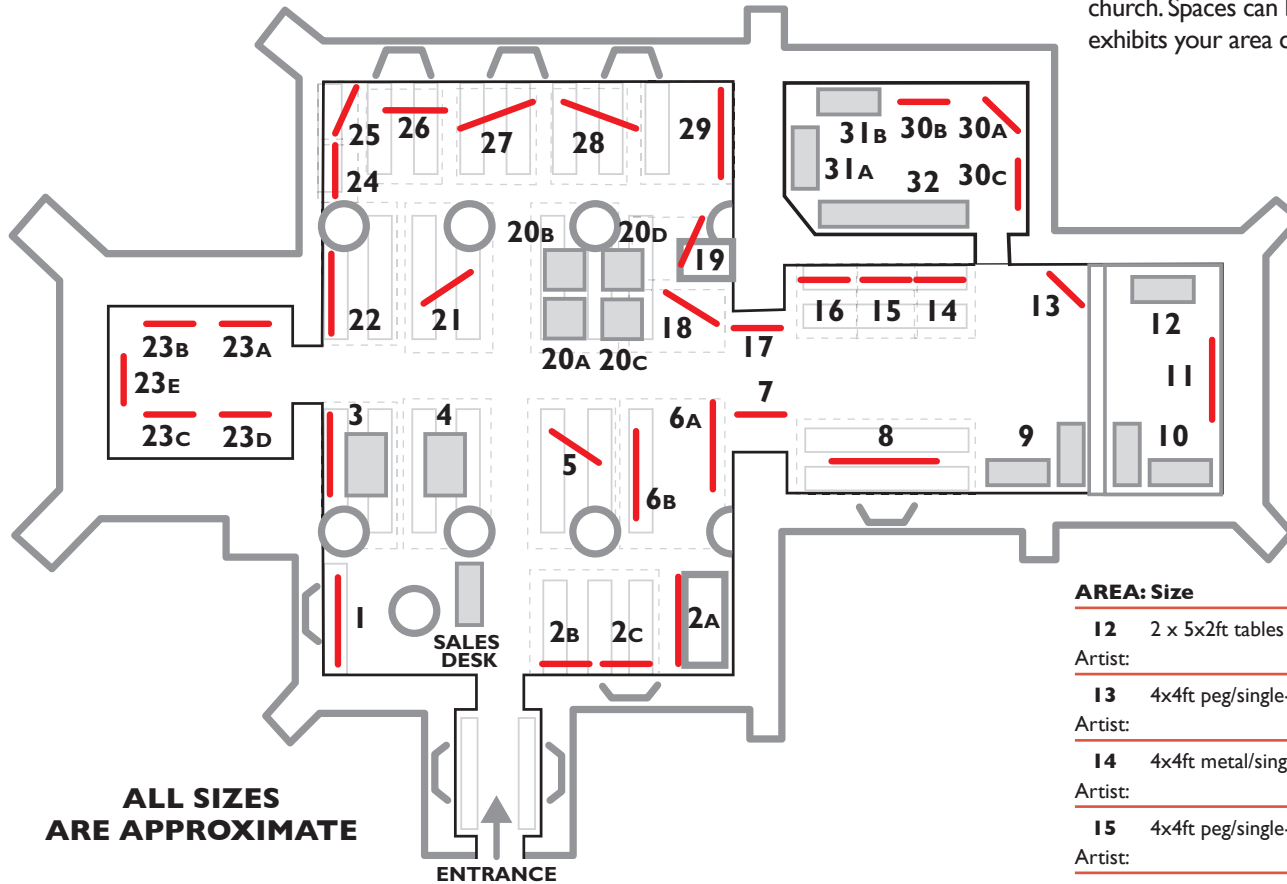

ST MARY'S CHURCH

St Mary's Church provides 45 exhibition spaces offering a unique mixture of framed peg boards, metal displays, tables etc. No fixtures other than those provided can be used anywhere within the church. Spaces can be reserved individually or up to a maximum of three. It is up to you how many exhibits your area can accommodate. Some areas may also include pews and window spaces.

**ALL SIZES
ARE APPROXIMATE**

ENTRANCE

BROWSERS & CARD DISPLAY UNITS

£5 each

PLEASE BRING YOUR OWN

PLEASE NOTE:
Browsers and card display
units can only be displayed
in the porch and areas
chosen by the committee

AREA: Size	Add. info	Cost
1 3 x 2x4ft metal/single-sided		£65
Artist:		
2A SMALL: Display on organ/seat/small table		£30
Artist:		
2B 4x4ft peg/single-sided & 1 pew		£40
Artist:		
2C 4x4ft peg/single-sided & 1 pew		£45
Artist:		
3 6x4ft peg/single-sided & 6x4ft flat		£85
Artist:		
4 6x4ft flat		£75
Artist:		
5 4x4ft peg/double-sided & bench & 2 pews		£75
Artist:		

AREA: Size	Add. info	Cost
12 2 x 5x2ft tables or empty space & window		£85
Artist:		
13 4x4ft peg/single-sided small table space		£55
Artist:		
14 4x4ft metal/single-sided & 1/3 pew space		£45
Artist:		
15 4x4ft peg/single-sided & 1/3 pew space		£45
Artist:		
16 4x4ft peg/single-sided & 1/3 pew space		£45
Artist:		
17 4x4ft metal/single-sided		£45
Artist:		
18 4x4ft metal/single-sided or 4x2ft table		£55
Artist:		
19 4x4ft peg/single-sided		£45
Artist:		
20A 4x4ft flat		£45
Artist:		
20B 4x4ft flat		£45
Artist:		
20C 4x4ft flat		£45
Artist:		
20D 4x4ft flat		£45
Artist:		