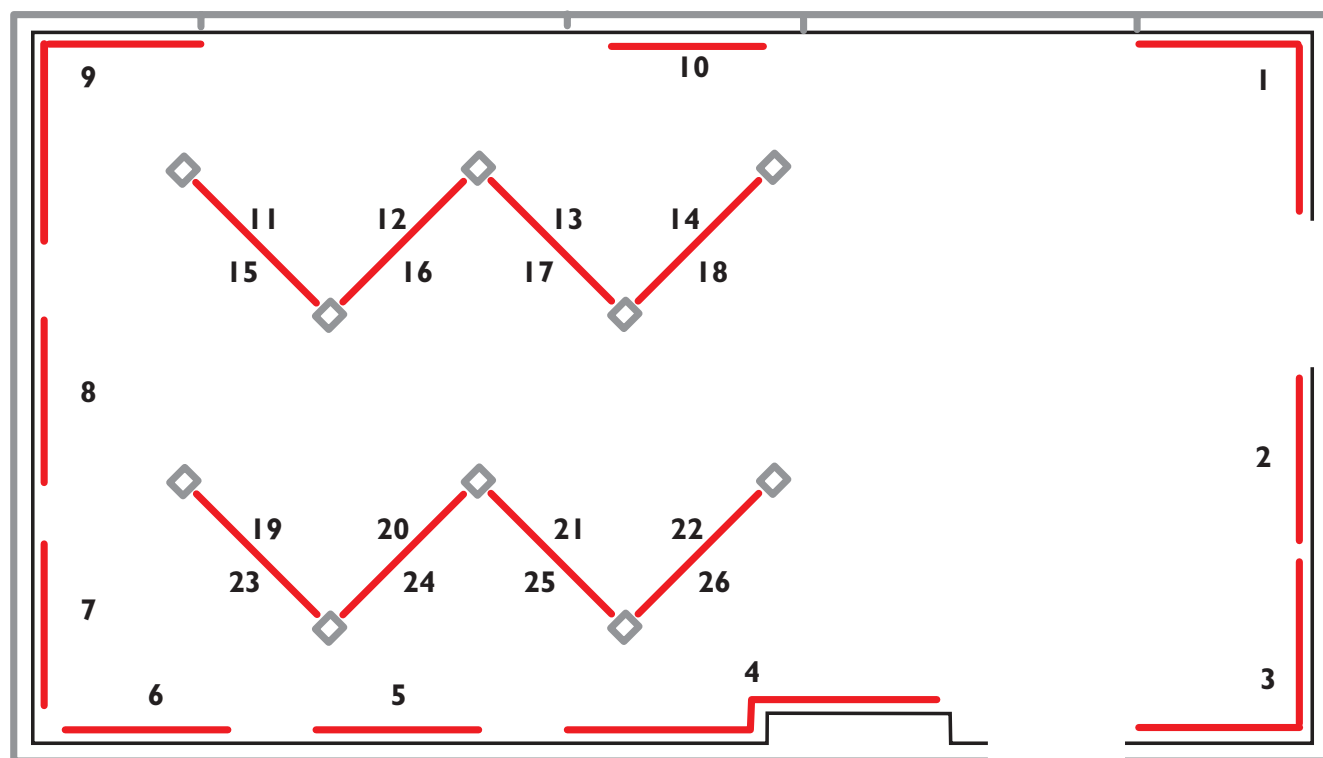

MENTMORE VILLAGE HALL

Mentmore Village Hall provides 10 wall spaces with pictures hung from the picture rail and on steel supports and 16 framed, single sided, peg board stands. Spaces can be reserved individually or up to a maximum of three. It is up to you how many exhibits your area can accommodate.

AREA:	Size and additional info	Cost
1	Corner: 6 x 4ft wall hangers	£65
2	Wall: 4 x 4ft wall hangers	£45
3	Corner :6 x 4ft wall hangers	£65
4	Wall: 4 x 4ft wall hangers & above fire	£65
5	Wall: 4 x 4ft wall hangers	£45
6	Wall: 4 x 4ft wall hangers	£45
7	Wall: 4 x 4ft wall hangers	£45
8	Wall: 4 x 4ft wall hangers	£45
9	Corner: 6 x 4ft wall hangers	£65
10	Wall: 4 x 4ft wall hangers above radiator	£25
11	Peg board: 4 x 4ft single sided	£45
12	Peg board: 4 x 4ft single sided	£45
13	Peg board: 4 x 4ft single sided	£45
14	Peg board: 4 x 4ft single sided	£45
15	Peg board: 4 x 4ft single sided	£45
16	Peg board: 4 x 4ft single sided	£45
17	Peg board: 4 x 4ft single sided	£45
18	Peg board: 4 x 4ft single sided	£45

AREA:	Size and additional info	Cost
19	Peg board: 4 x 4ft single sided	£45
20	Peg board: 4 x 4ft single sided	£45
21	Peg board: 4 x 4ft single sided	£45
22	Peg board: 4 x 4ft single sided	£45
23	Peg board: 4 x 4ft single sided	£45
24	Peg board: 4 x 4ft single sided	£45
25	Peg board: 4 x 4ft single sided	£45
26	Peg board: 4 x 4ft single sided	£45

ALL SIZES ARE APPROXIMATE

Browsers & card display units

In the Church porch & area 23 **£5**
Add to artists area

PLEASE NOTE: Browsers and floor standing displays cannot be used in the Hall – due to restricted access – but may be displayed in the Church, space permitting