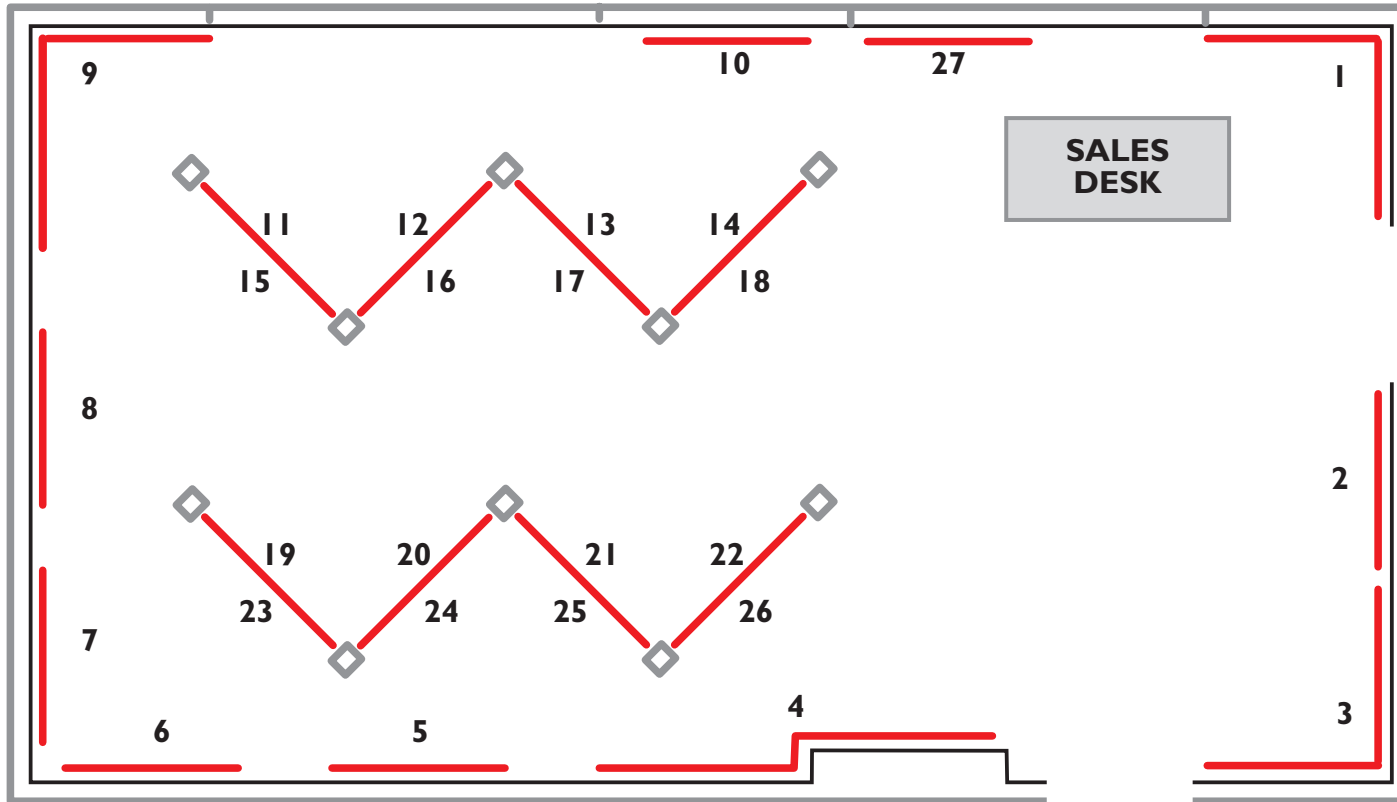

MENTMORE VILLAGE HALL

Mentmore Village Hall provides 10 wall spaces with pictures hung from the picture rail and on steel supports and 17 framed, single sided, metal stands.

Spaces can be reserved individually or up to a maximum of three. It is up to you how many exhibits your area can accommodate.

ALL SIZES ARE APPROXIMATE

BROWSERS & CARD DISPLAY UNITS

£5 each

PLEASE BRING YOUR OWN

PLEASE NOTE: Browsers and floor standing displays cannot be used in the Hall – due to restricted access – but can be displayed in the Church porch and areas chosen by the committee, space permitting

AREA: Size	Cost
1 Corner: 6 x 4ft wall hangers	£65
Artist:	
2 Wall: 4 x 4ft wall hangers	£45
Artist:	
3 Corner: 6 x 4ft wall hangers	£65
Artist:	
4 Wall: 4 x 4ft wall hangers & above fire	£45
Artist:	
5 Wall: 4 x 4ft wall hangers	£45
Artist:	
6 Wall: 4 x 4ft wall hangers	£45
Artist:	

AREA: Size	Cost
13 Metal stand: 4 x 4ft single sided	£45
Artist:	
14 Metal stand: 4 x 4ft single sided	£45
Artist:	
15 Metal stand: 4 x 4ft single sided	£45
Artist:	
16 Metal stand: 4 x 4ft single sided	£45
Artist:	
17 Metal stand: 4 x 4ft single sided	£45
Artist:	
18 Metal stand: 4 x 4ft single sided	£45
Artist:	